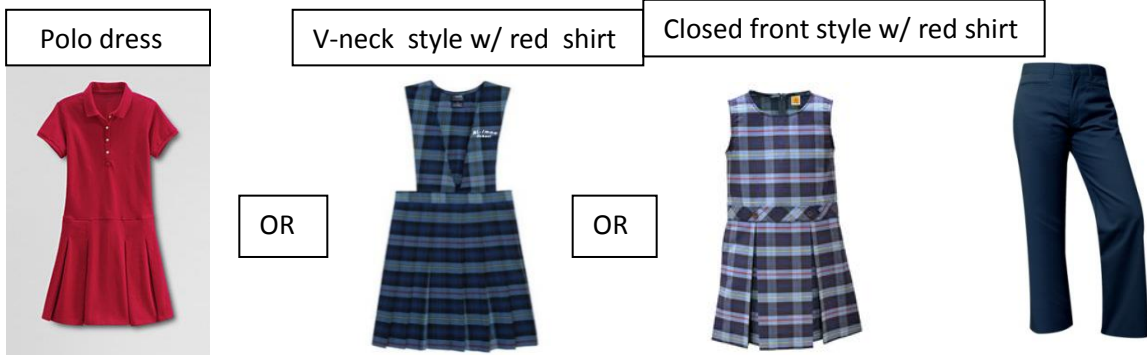

Boys' Uniform

Elementary Boys (KG-5th grade)

light blue or white

Middle School Boys (6th-8th grade)

All Boys Pants

Girls' Uniform

Elementary Girls' Uniform (KG-2nd grade)

Elementary Girls' Uniform (3rd grade)

Elementary Girls' Uniform (4th-5th grade)

Middle School Girls' Uniform (6th-8th grade)

Options

Middle School Students have the option to wear P.E. Shirt & P.E. Pants on P.E. days only

Inside the building a lightweight jacket or sweater may be worn. Hoodie must be removed from head upon entering the building. Elementary may wear navy blue, red, or black and middle school may wear navy blue, white, or black. The Al-Iman School logo is optional.

Monday through Thursday: Boys may wear a white or solid color navy blue thobe. White kufi may be worn. Girls may wear a plain/solid color navy blue jilbaab, white or solid navy or light blue scarf.

Friday: Boys may wear any color Thobe, and girls may wear any color Jilbaab.